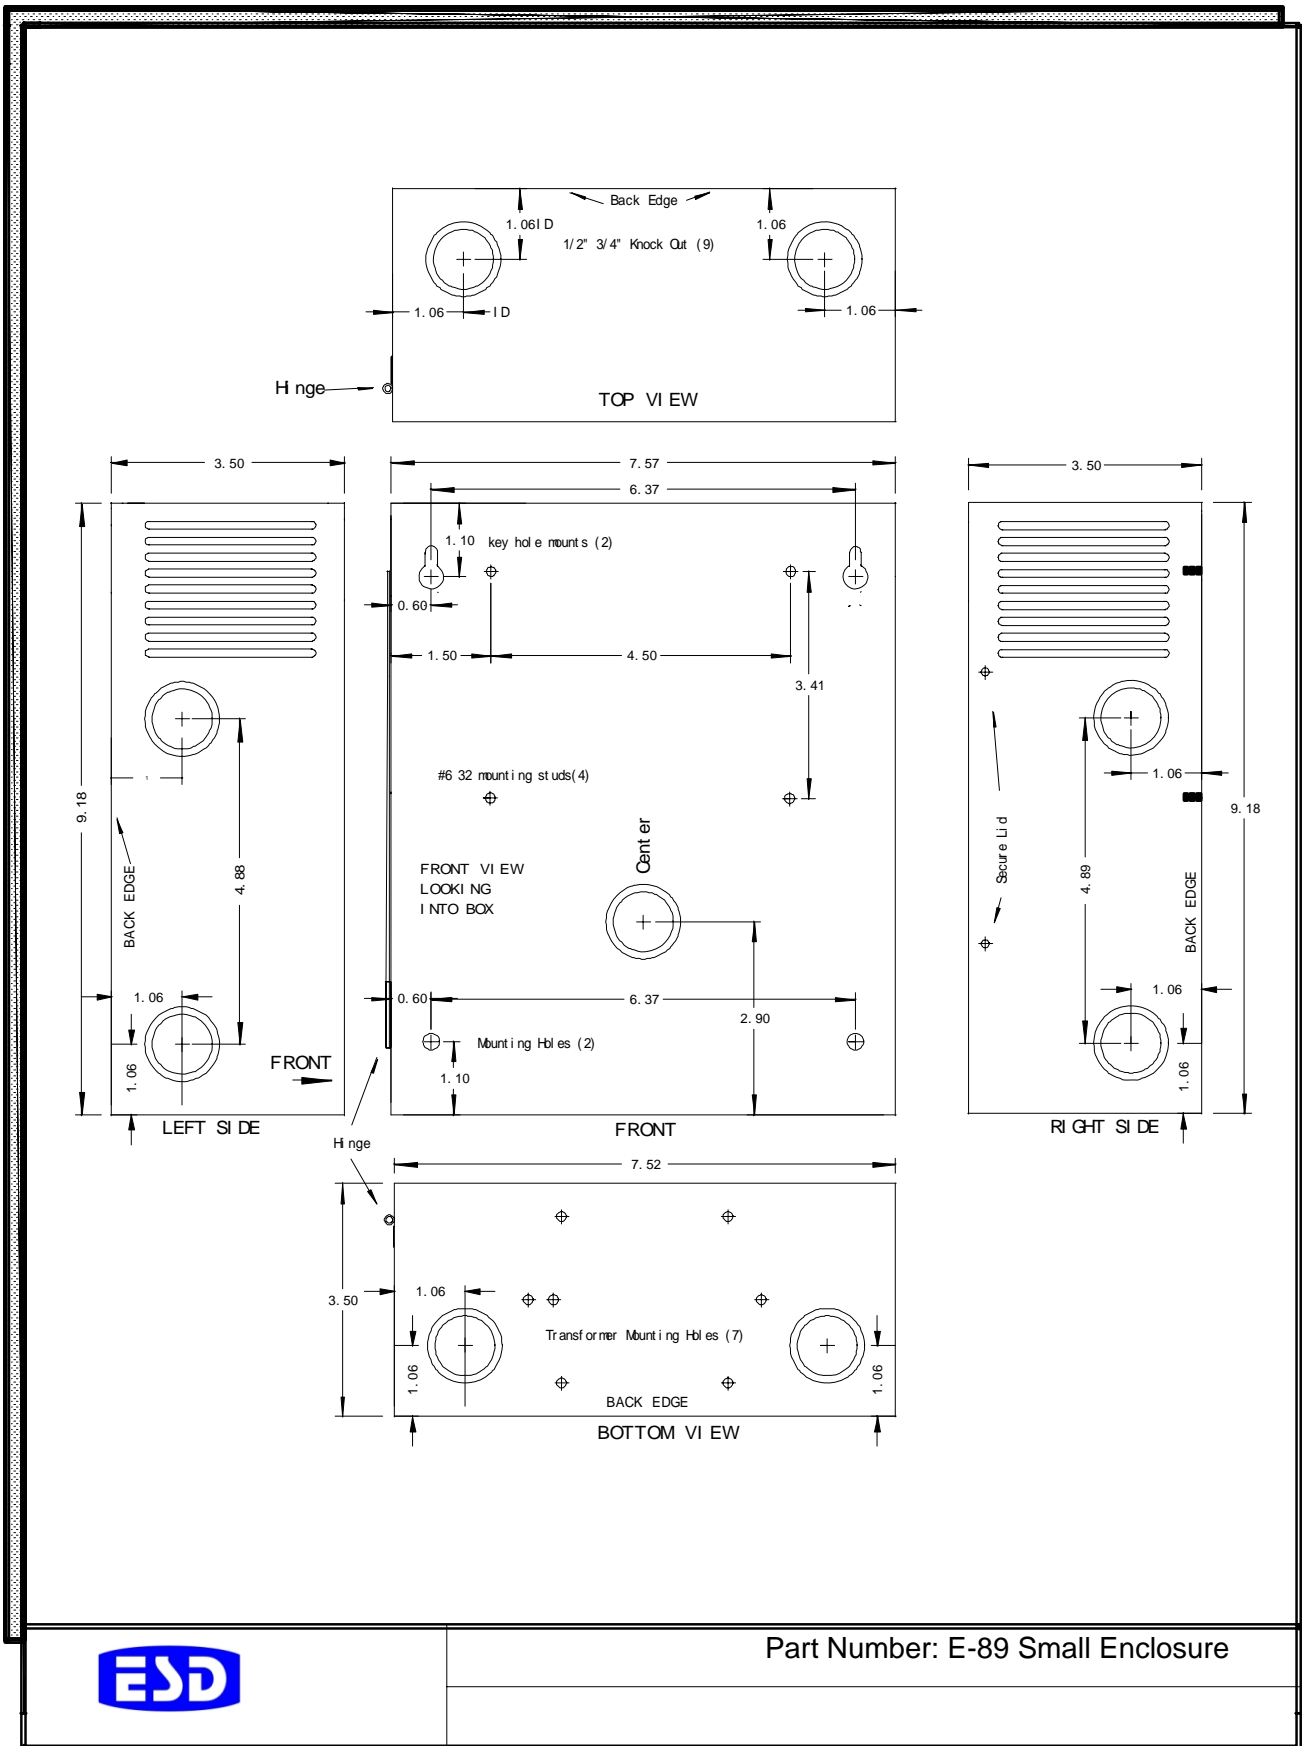

# PDA Series CCTV Power Supply Instructions

Part Number: E-89 Small Enclosure